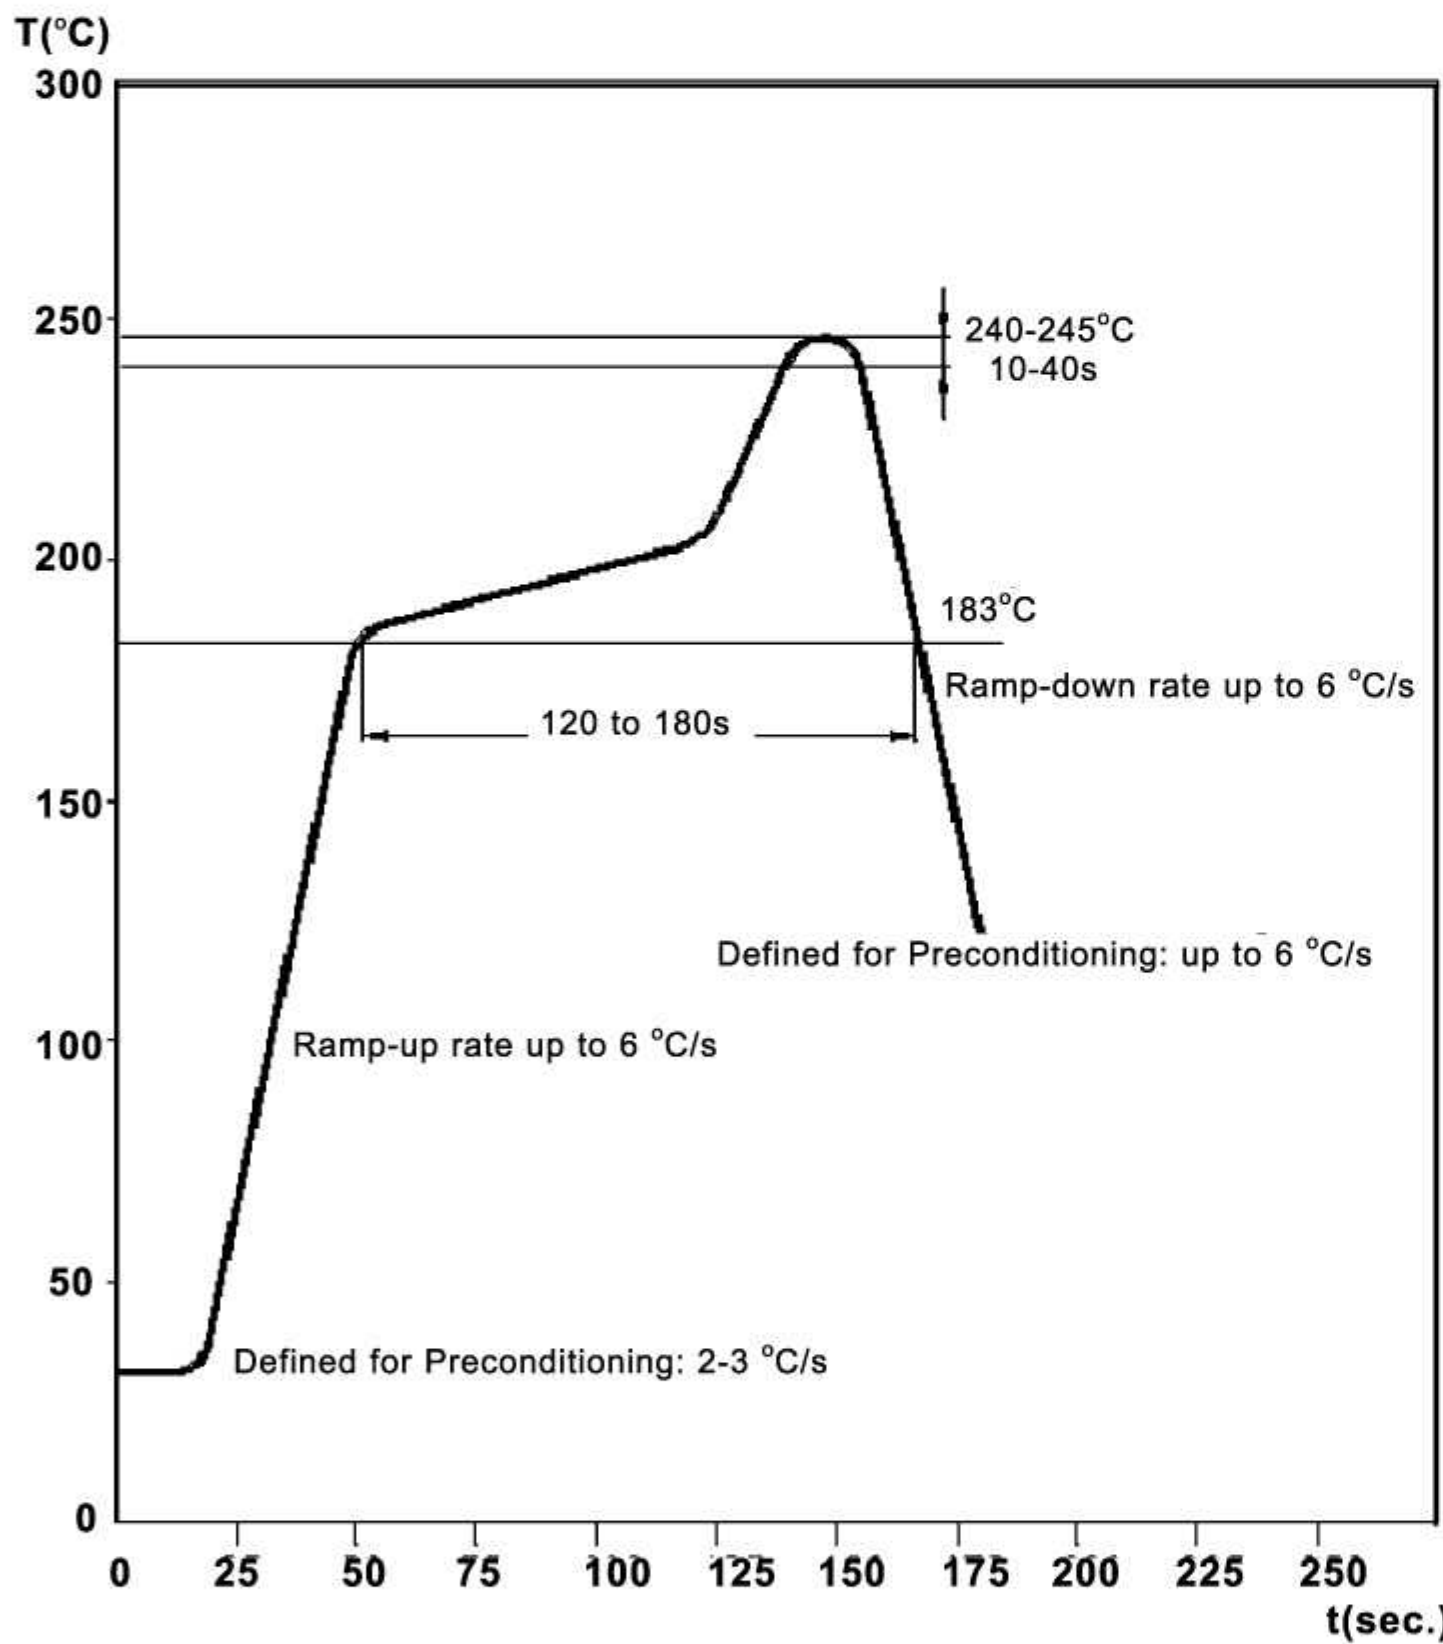

## GENERAL INFORMATION

1. Luminous intensity is measured with an accuracy of  $\pm 11\%$ .
2. Wavelength binning is available for Tri-color Multi DIMILED. Please contact us for detail information.
3. Special requirements such as  $V_f$  binning could be implemented for Tri-color Multi DOMILED upon customers' request.

## STANDARD PACKAGE

1. DOMILED, Z-Bend DOMILED and Power DOMILED: *2000pcs per reel.*
2. BIKINI, Micro BIKINI: *3000pcs per reel.*
3. NovaLED: *1000pcs per reel.*
4. Due to the multiple bins for Multi DOMILED, the standard packing may come in quantity of 500, 750, 1000, 1250, 1500, 1750 & 2000pcs per reel.

## RECOMMENDED SOLDERING PROFILE

IR-REFLOW (ACC. TO IPC 9501)

TTW (ACC. TO CECC 00802)